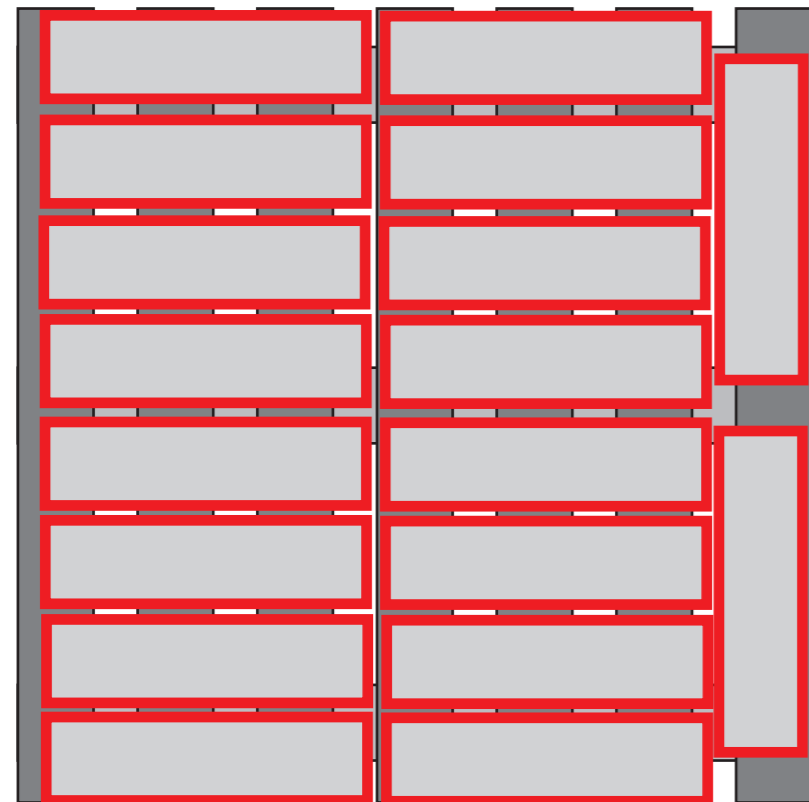

PALLET X F20 *PALLET X F20*

PALLET 105X105 H90/95 *PALLET 105X105 H90/95*

TOTALE SCATOLE PER PALLET 36 *TOTAL BOX FOR PALLET 36*

DIMENSIONE PIASTRELLE INTERNE AL BOX 40X40 *SIZE OF TILES INSIDE THE BOX 16X16"*