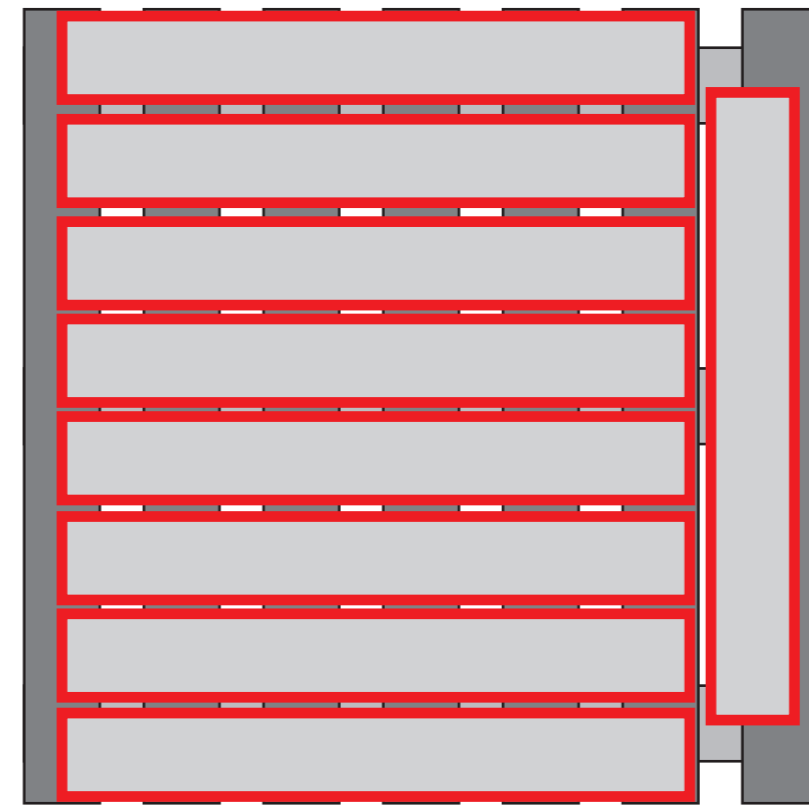

PALLET X F20 PALLET X F20

PALLET 105X105 H90/95 PALLET 105X105 H90/95

TOTALE SCATOLE PER PALLET 36 TOTAL BOX FOR PALLET 36

DIMENSIONE PIASTRELLE INTERNE AL BOX 20X80 SIZE OF TILES INSIDE THE BOX 8X32"