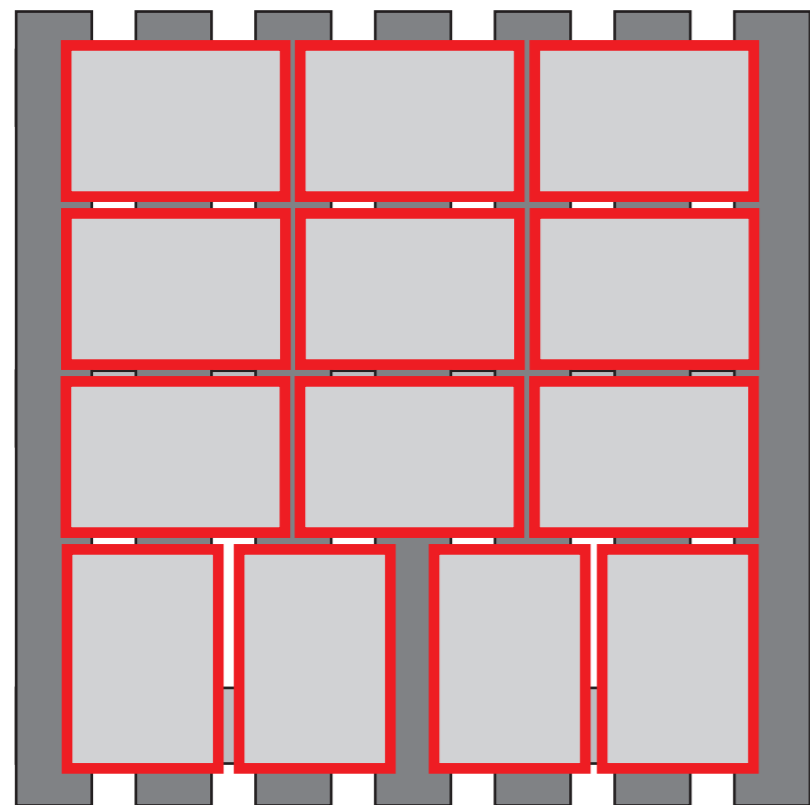

PALLET X F20 PALLET X F20

PALLET 105X105 H90/95 PALLET 105X105 H90/95

TOTALE SCATOLE PER PALLET 52 TOTAL BOX FOR PALLET 52

DIMENSIONE PIASTRELLE INTERNE AL BOX 10X20 - 20X20 SIZE OF TILES INSIDE THE BOX 4X8" - 8X8"