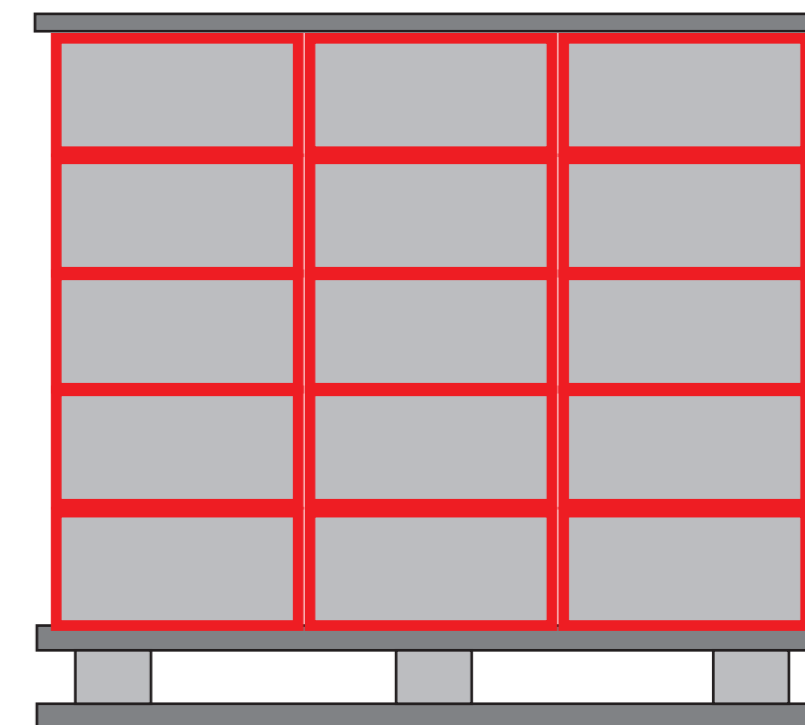

PALLET X F15 PALLET X F15

PALLET 105X105 H85/90 PALLET 105X105 H85/90

TOTALE SCATOLE PER PALLET 45 TOTAL BOX FOR PALLET 45

DIMENSIONE PIASTRELLE INTERNE AL BOX 7,5X15 – 7,5X30 – 15X15 – 15X30 SIZE OF TILES INSIDE THE BOX 3X6" – 3X12" – 6X6" – 6X12"

ATTENZIONE ATTENTION

LA SERIE CELESTE E LA SERIE NANCY, TOTALE SCATOLE PER PALLET 54 FOR SERIE CELESTE AND NANCY, TOTAL BOX FOR PALLET 54

PALLET 105X105 H100/105 PALLET 105X105 H100/105