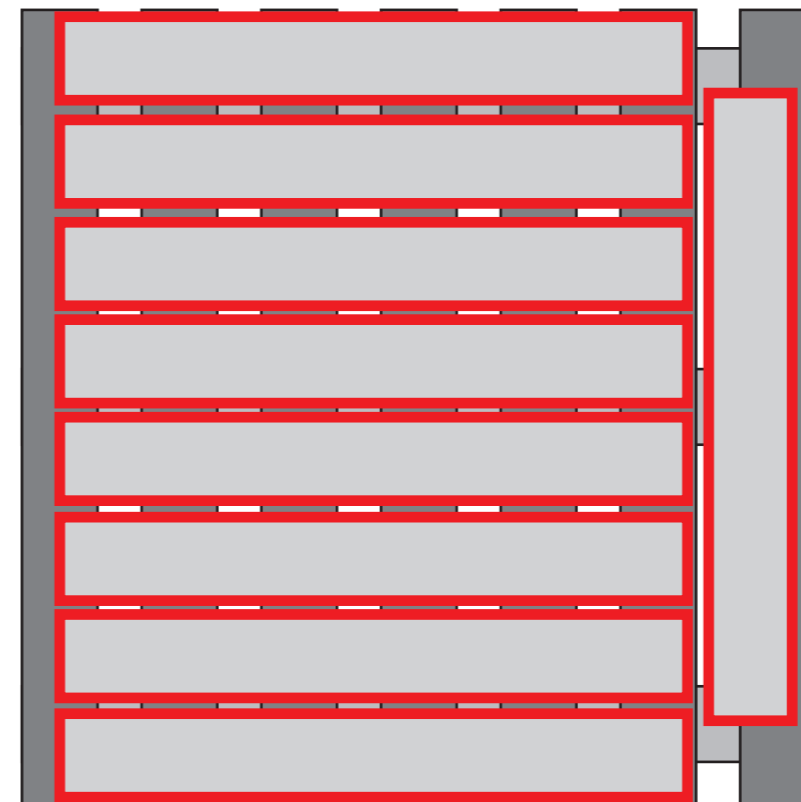

PALLET X F20 *PALLET X F20*

PALLET 105X105 H90/95 *PALLET 105X105 H90/95*

TOTALE SCATOLE PER PALLET 18 *TOTAL BOX FOR PALLET 18*

DIMENSIONE PIASTRELLE INTERNE AL BOX 40X80 *SIZE OF TILES INSIDE THE BOX 16X32"*