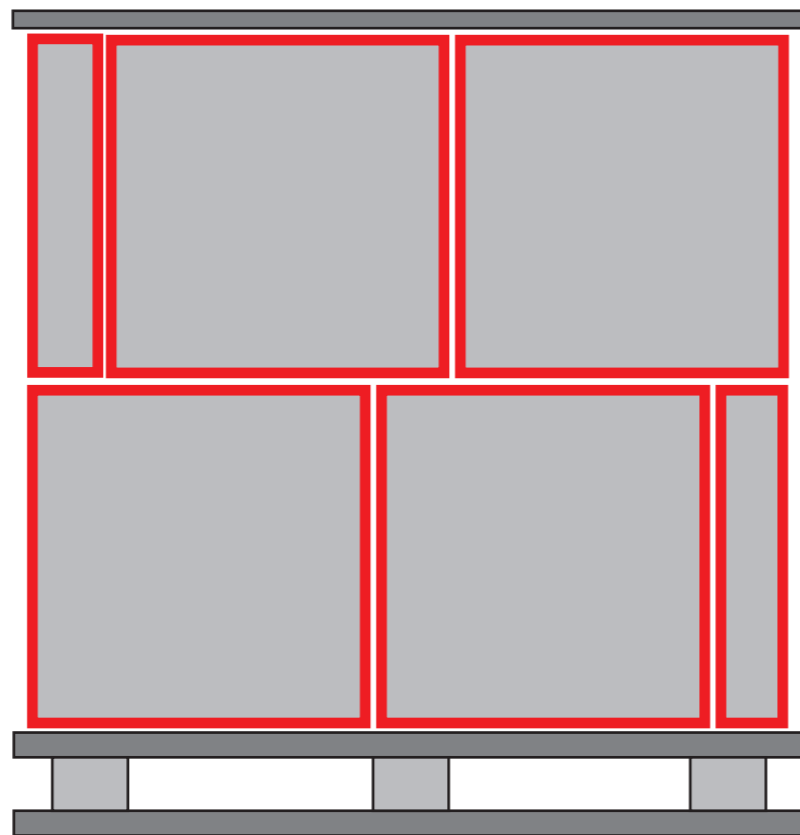

PALLET X F20 *PALLET X F20*

PALLET 105X105 H90/95 *PALLET 105X105 H90/95*

TOTALE SCATOLE PER PALLET 36 *TOTAL BOX FOR PALLET 36*

DIMENSIONE PIASTRELLE INTERNE AL BOX 40X40 *SIZE OF TILES INSIDE THE BOX 16X16"*