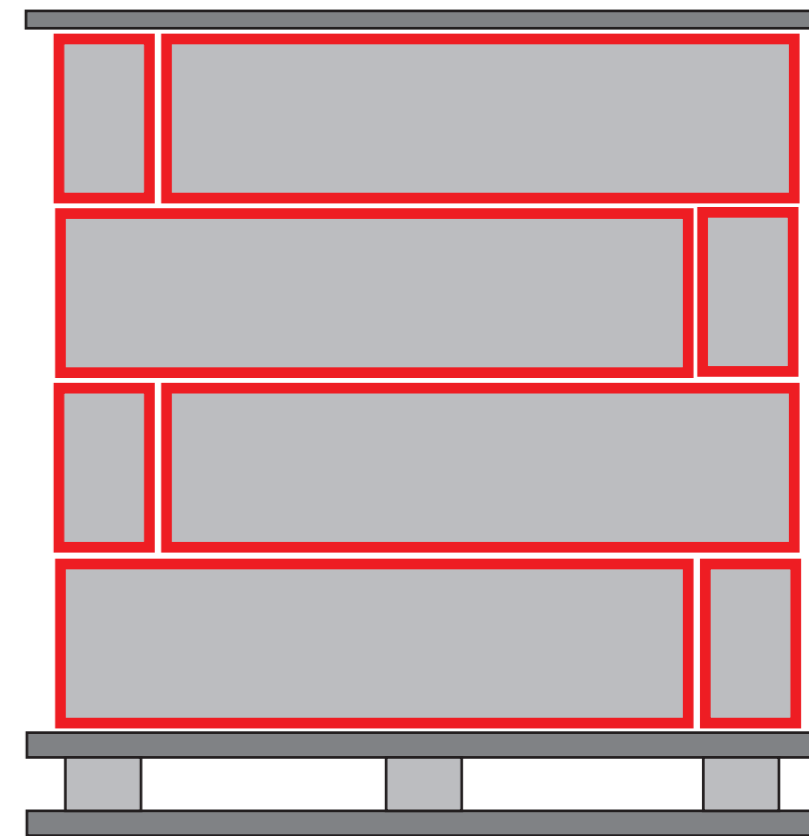

PALLET X F20 PALLET X F20

PALLET 105X105 H90/95 PALLET 105X105 H90/95

TOTALE SCATOLE PER PALLET 36 TOTAL BOX FOR PALLET 36

DIMENSIONE PIASTRELLE INTERNE AL BOX 20X80 SIZE OF TILES INSIDE THE BOX 8X32"