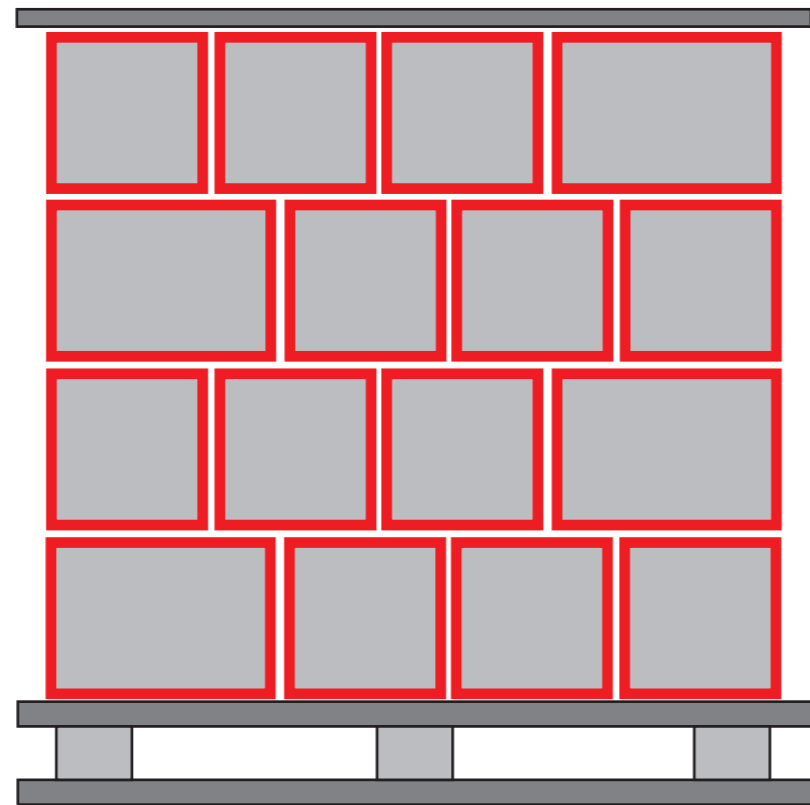

PALLET X F20 PALLET X F20

PALLET 105X105 H90/95 PALLET 105X105 H90/95

TOTALE SCATOLE PER PALLET 52 TOTAL BOX FOR PALLET 52

DIMENSIONE PIASTRELLE INTERNE AL BOX 10X20 - 20X20 SIZE OF TILES INSIDE THE BOX 4X8" - 8X8"